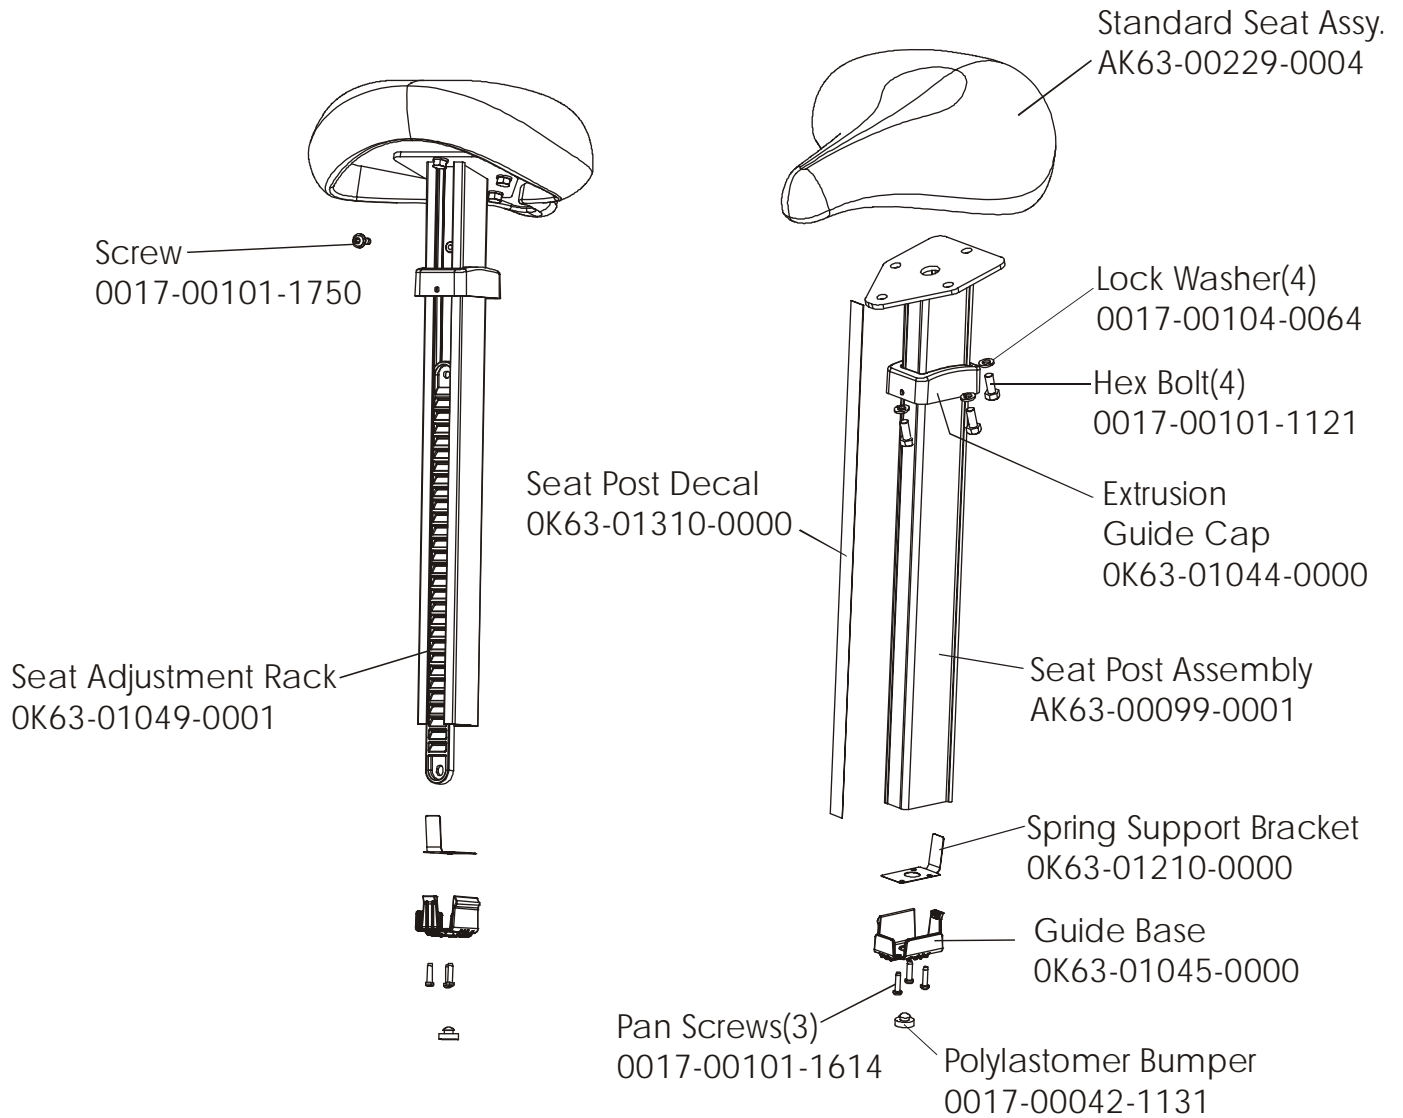

Intermediate Pulley
(not available separately)

ARCTIC SILVER 93CW
Seat Latch Assy. -AK63-00043-0001

93CW-0XXX-02
S/N CCM100000 and up

ARCTIC SILVER 93CW
Seat Post Assy. – AK63-00232-0003

93CW-0XXX-02
S/N CCM100000 and up